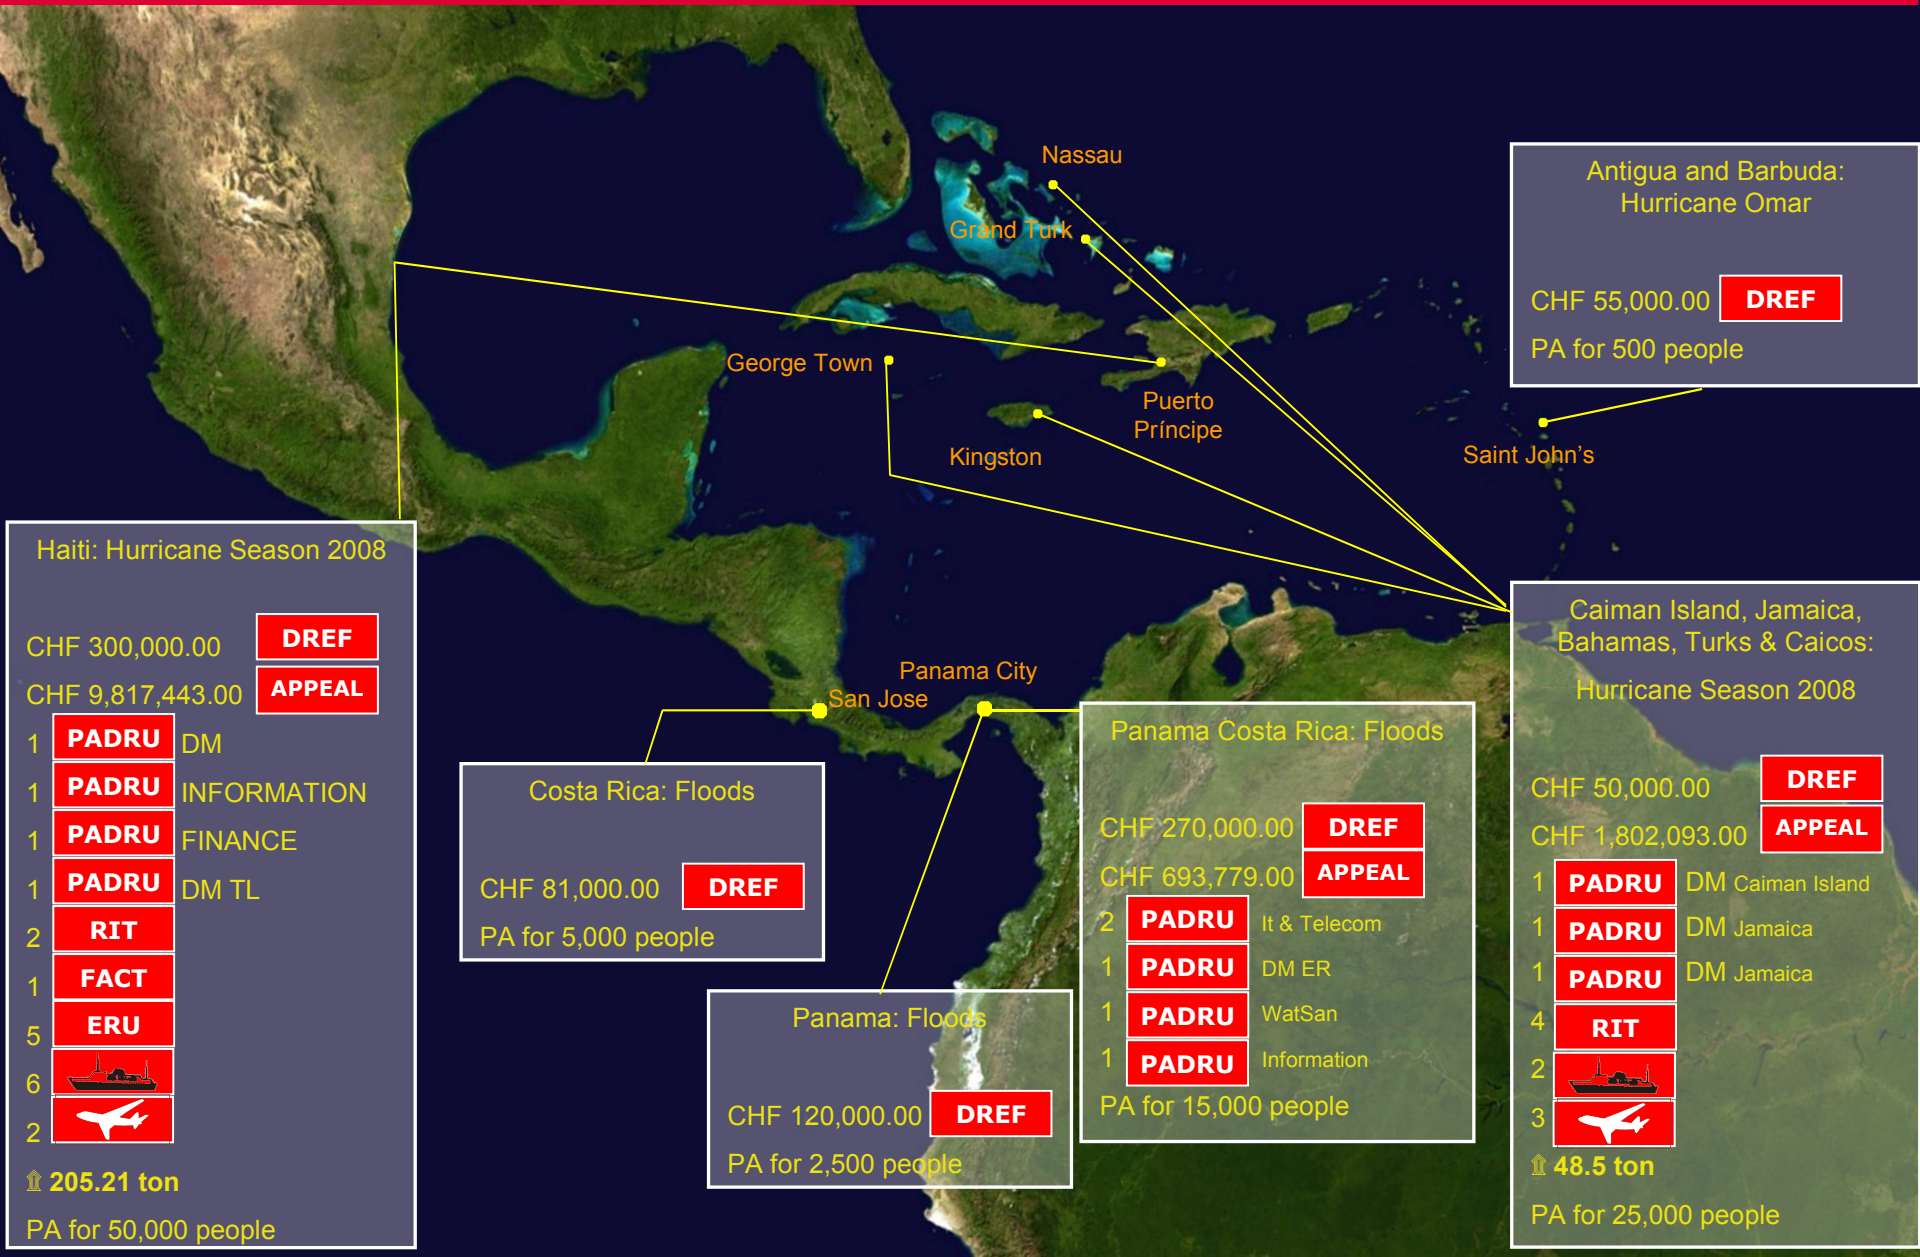

Haiti: Hurricane Season 2008

CHF 300,000.00 **DREF**

CHF 9,817,443.00 **APPEAL**

- 1 **PADRU** DM
- 1 **PADRU** INFORMATION
- 1 **PADRU** FINANCE
- 1 **PADRU** DM TL
- 2 **RIT**
- 1 **FACT**
- 5 **ERU**
- 6
- 2

↑ 205.21 ton
PA for 50,000 people

Costa Rica: Floods

CHF 81,000.00 **DREF**
PA for 5,000 people

Panama: Floods

CHF 120,000.00 **DREF**
PA for 2,500 people

Panama Costa Rica: Floods

CHF 270,000.00 **DREF**

CHF 693,779.00 **APPEAL**

- 2 **PADRU** It & Telecom
- 1 **PADRU** DM ER
- 1 **PADRU** WatSan
- 1 **PADRU** Information

PA for 15,000 people

Antigua and Barbuda:
Hurricane Omar

CHF 55,000.00 **DREF**
PA for 500 people

Caiman Island, Jamaica,
Bahamas, Turks & Caicos:
Hurricane Season 2008

CHF 50,000.00 **DREF**
CHF 1,802,093.00 **APPEAL**

- 1 **PADRU** DM Caiman Island
- 1 **PADRU** DM Jamaica
- 1 **PADRU** DM Jamaica
- 4 **RIT**
- 2
- 3

↑ 48.5 ton
PA for 25,000 people